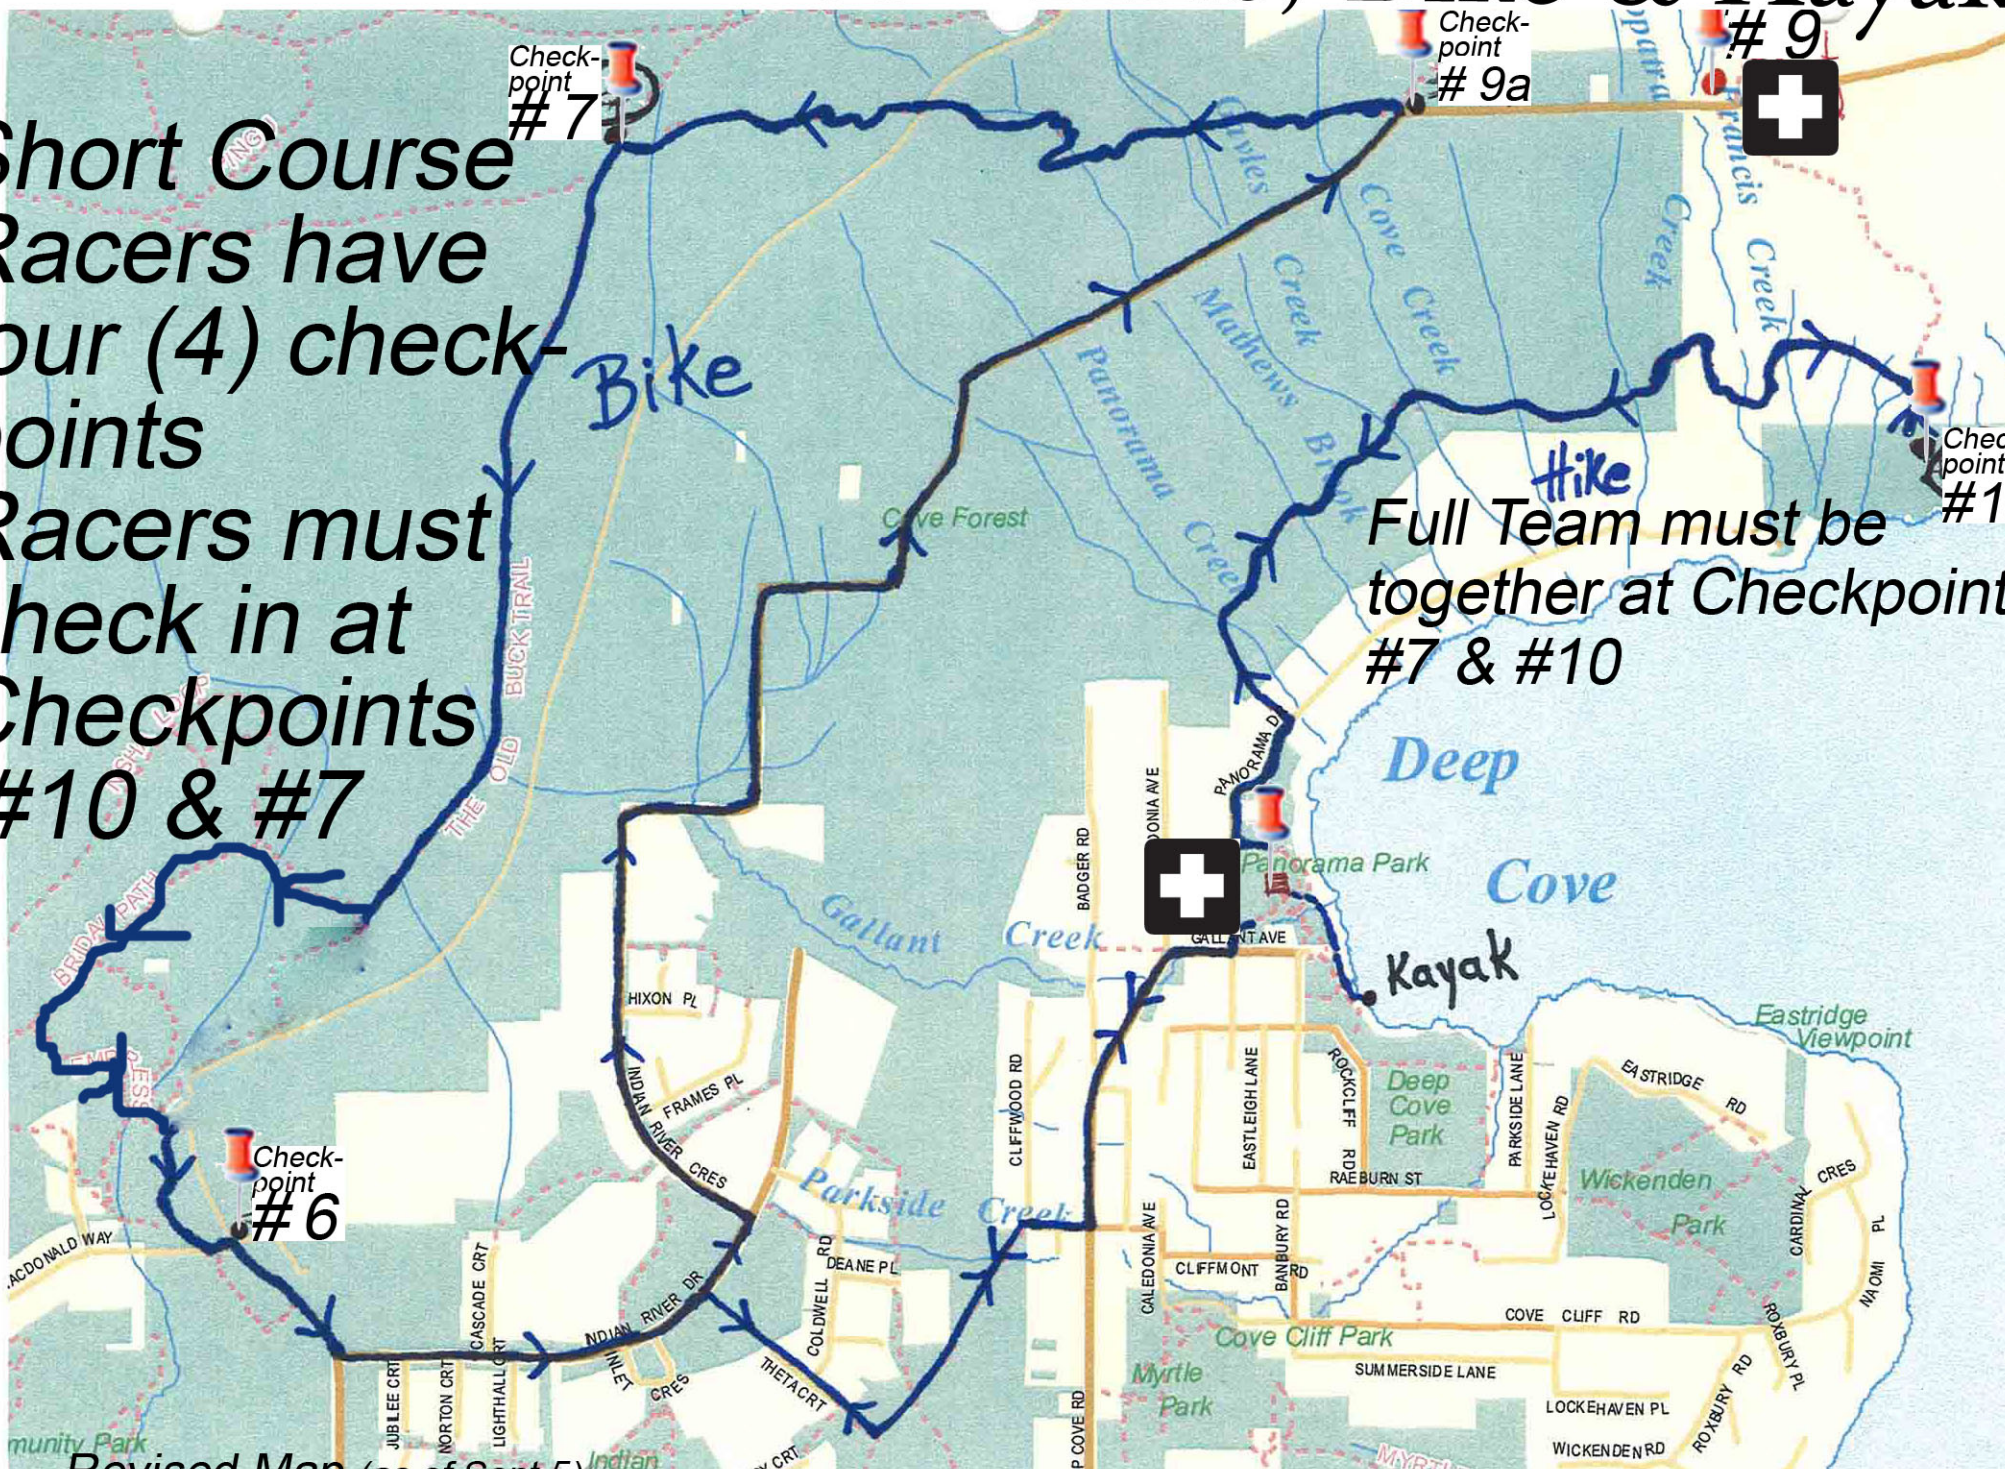

Short Race Course - Hike, Bike & Kayak

Short Course Racers have four (4) checkpoints
Racers must check in at Checkpoints #10 & #7

Full Team must be together at Checkpoints #7 & #10

Revised Map (as of Sept.5)

Adventure Challenge 2007